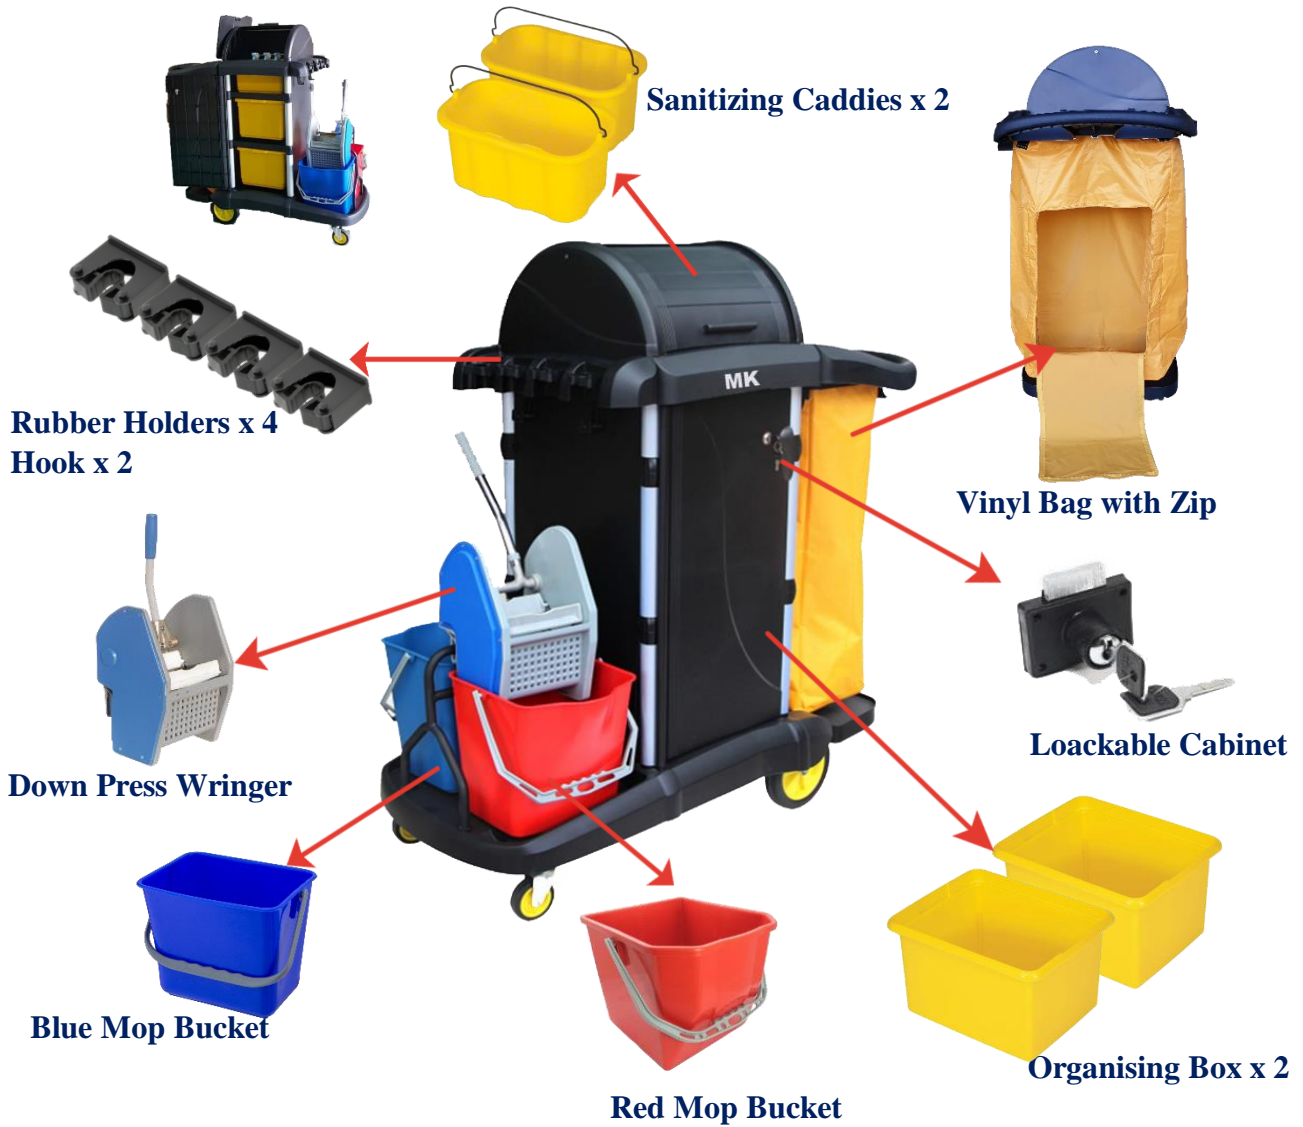

# MK MULTIPURPOSE CLEANING CART

SIZE : 1350mm( H ) x 1300mm( W ) x 600mm( D )

## FUNCTIONALITY

*Carry window cleaning tools, mop, broom, floor signage*

*Carry bottle spray with cleaning detergents, microfiber cloth and other cleaning products*

*Carry jumbo roll tissues, toilet roll tissues, urinal scent, liquid handsoap and different sizes of garbage bags during refill or replace duty*